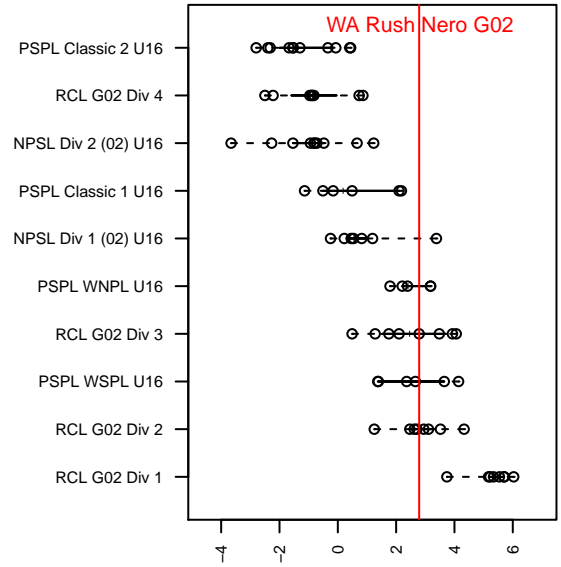

**attack and defense rating
relative to others at age
and all opponents in last 13 months**