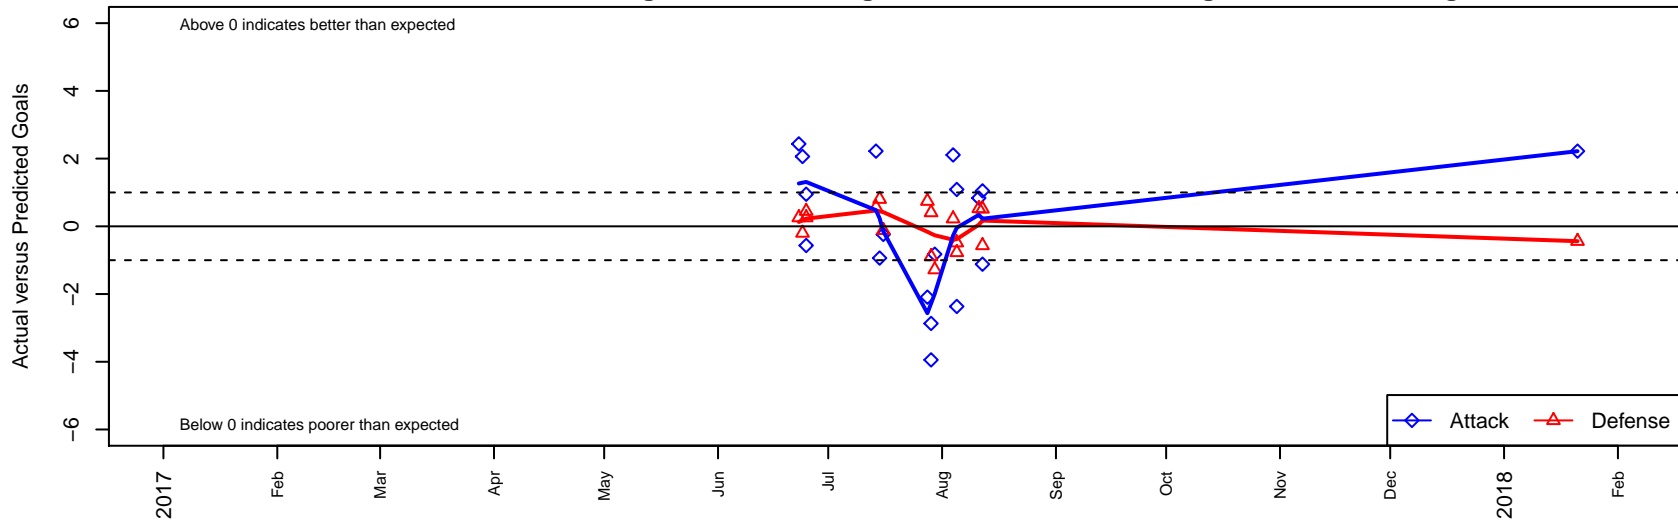

WA Rush Nero G02

Washington Rush SC
 Everett, WA
 G02 total strength=1633
 attack=19.34 defense=16.7
 fall league = RCL G02 Div 3

alt names used:
 Rush G02 Nero
 WA Rush G02 Nero
 WASHINGTON RUSH G02 NERO
 WASHINGTON RUSH G02 NERO (WA)
 Washington Rush G02 Nero B

WA Rush Nero G02
 Dots are actual minus expected GF (blue circles) and GA (red triangles).
 Blue line is smoothed change in attack strength. Red is smoothed change in defense strength.

**attack and defense variance (black dot)
relative to other teams
and top 10 in region**