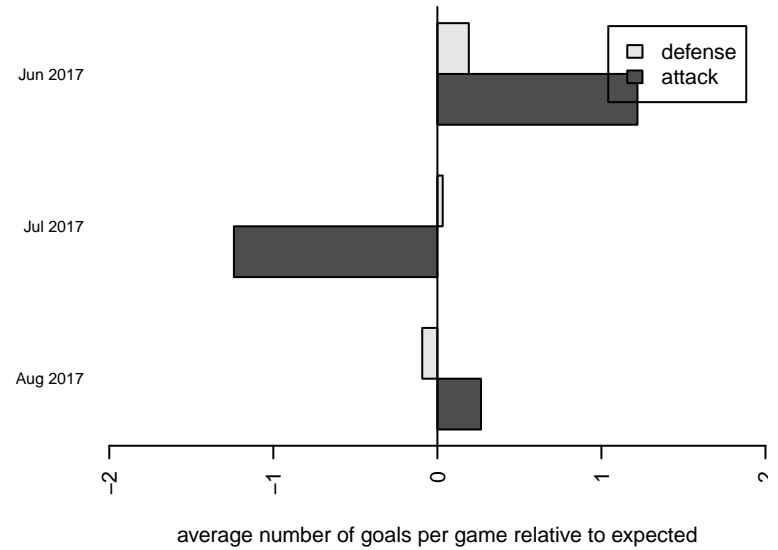

Performance relative to 13 month average