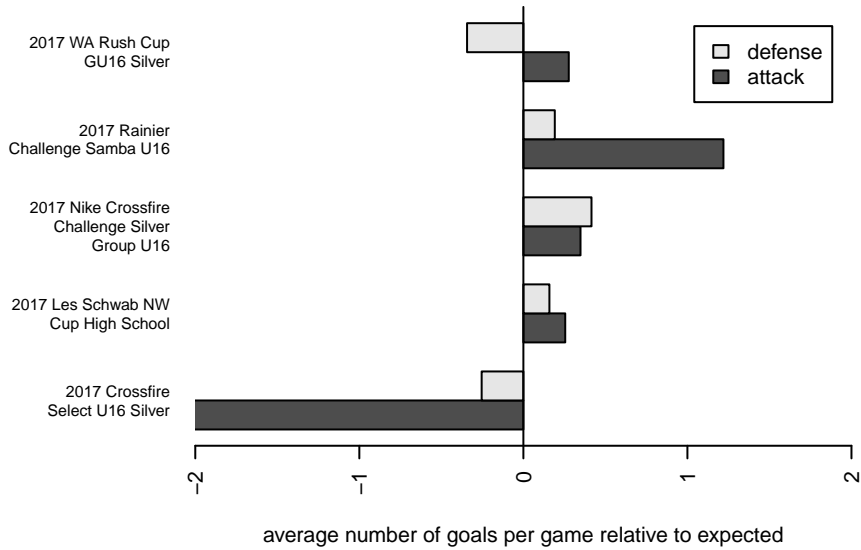

Performance relative to 13 month average