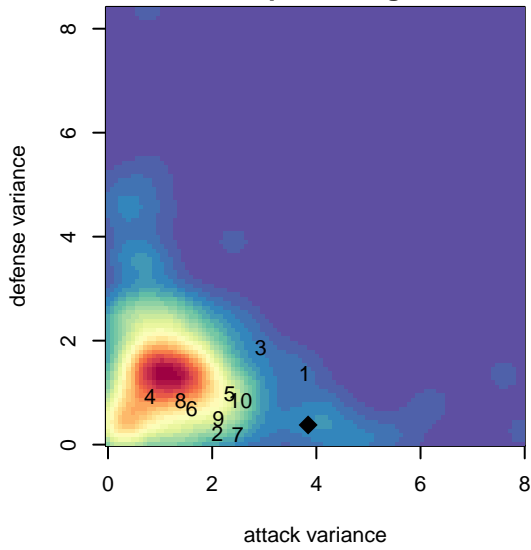

WA Rush Nero G02

Washington Rush SC
 Everett, WA
 G02 total strength=1633
 attack=19.34 defense=16.7
 fall league = RCL G02 Div 3

alt names used:
 Rush G02 Nero
 WA Rush G02 Nero
 WASHINGTON RUSH G02 NERO
 WASHINGTON RUSH G02 NERO (WA)
 Washington Rush G02 Nero B

WA Rush Nero G02
 Dots are actual minus expected GF (blue circles) and GA (red triangles).
 Blue line is smoothed change in attack strength. Red is smoothed change in defense strength.

**attack and defense variance (black dot)
relative to other teams
and top 10 in region**