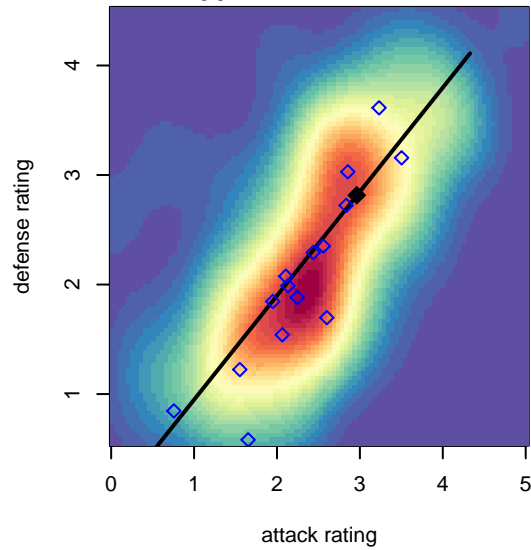

**attack and defense rating
relative to others at age
and all opponents in last 13 months**